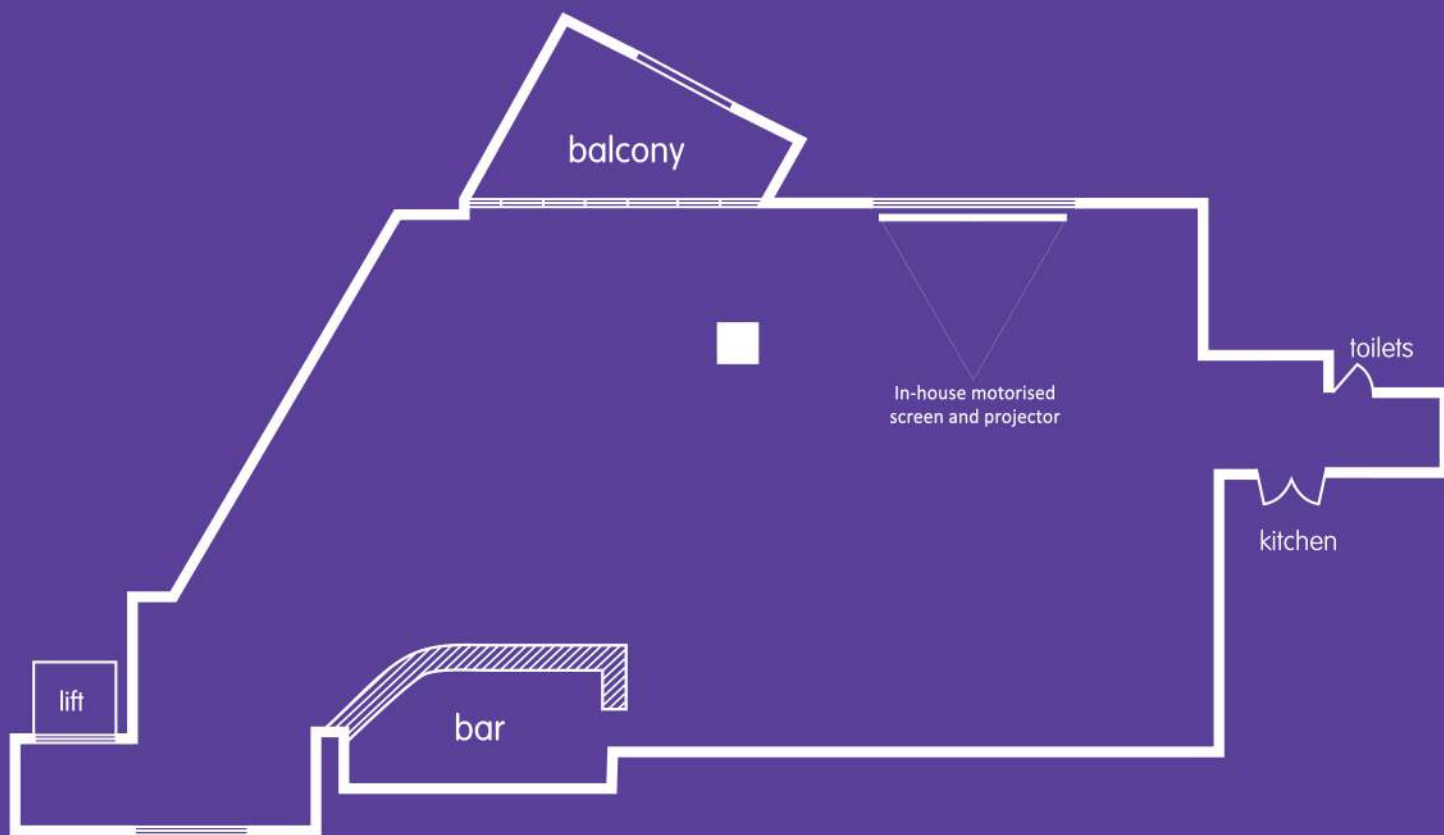

# floor plan

## capacity

**Cocktail Party** 200 guests

**Sit Down Dinner** Up to 160 Guests

**Sit Down Breakfast or Lunch** Up to 180 guests

**Theatre** 140 delegates

**Cabaret** 72 delegates (Open round tables of 8)

**U-Shape** 36 delegates